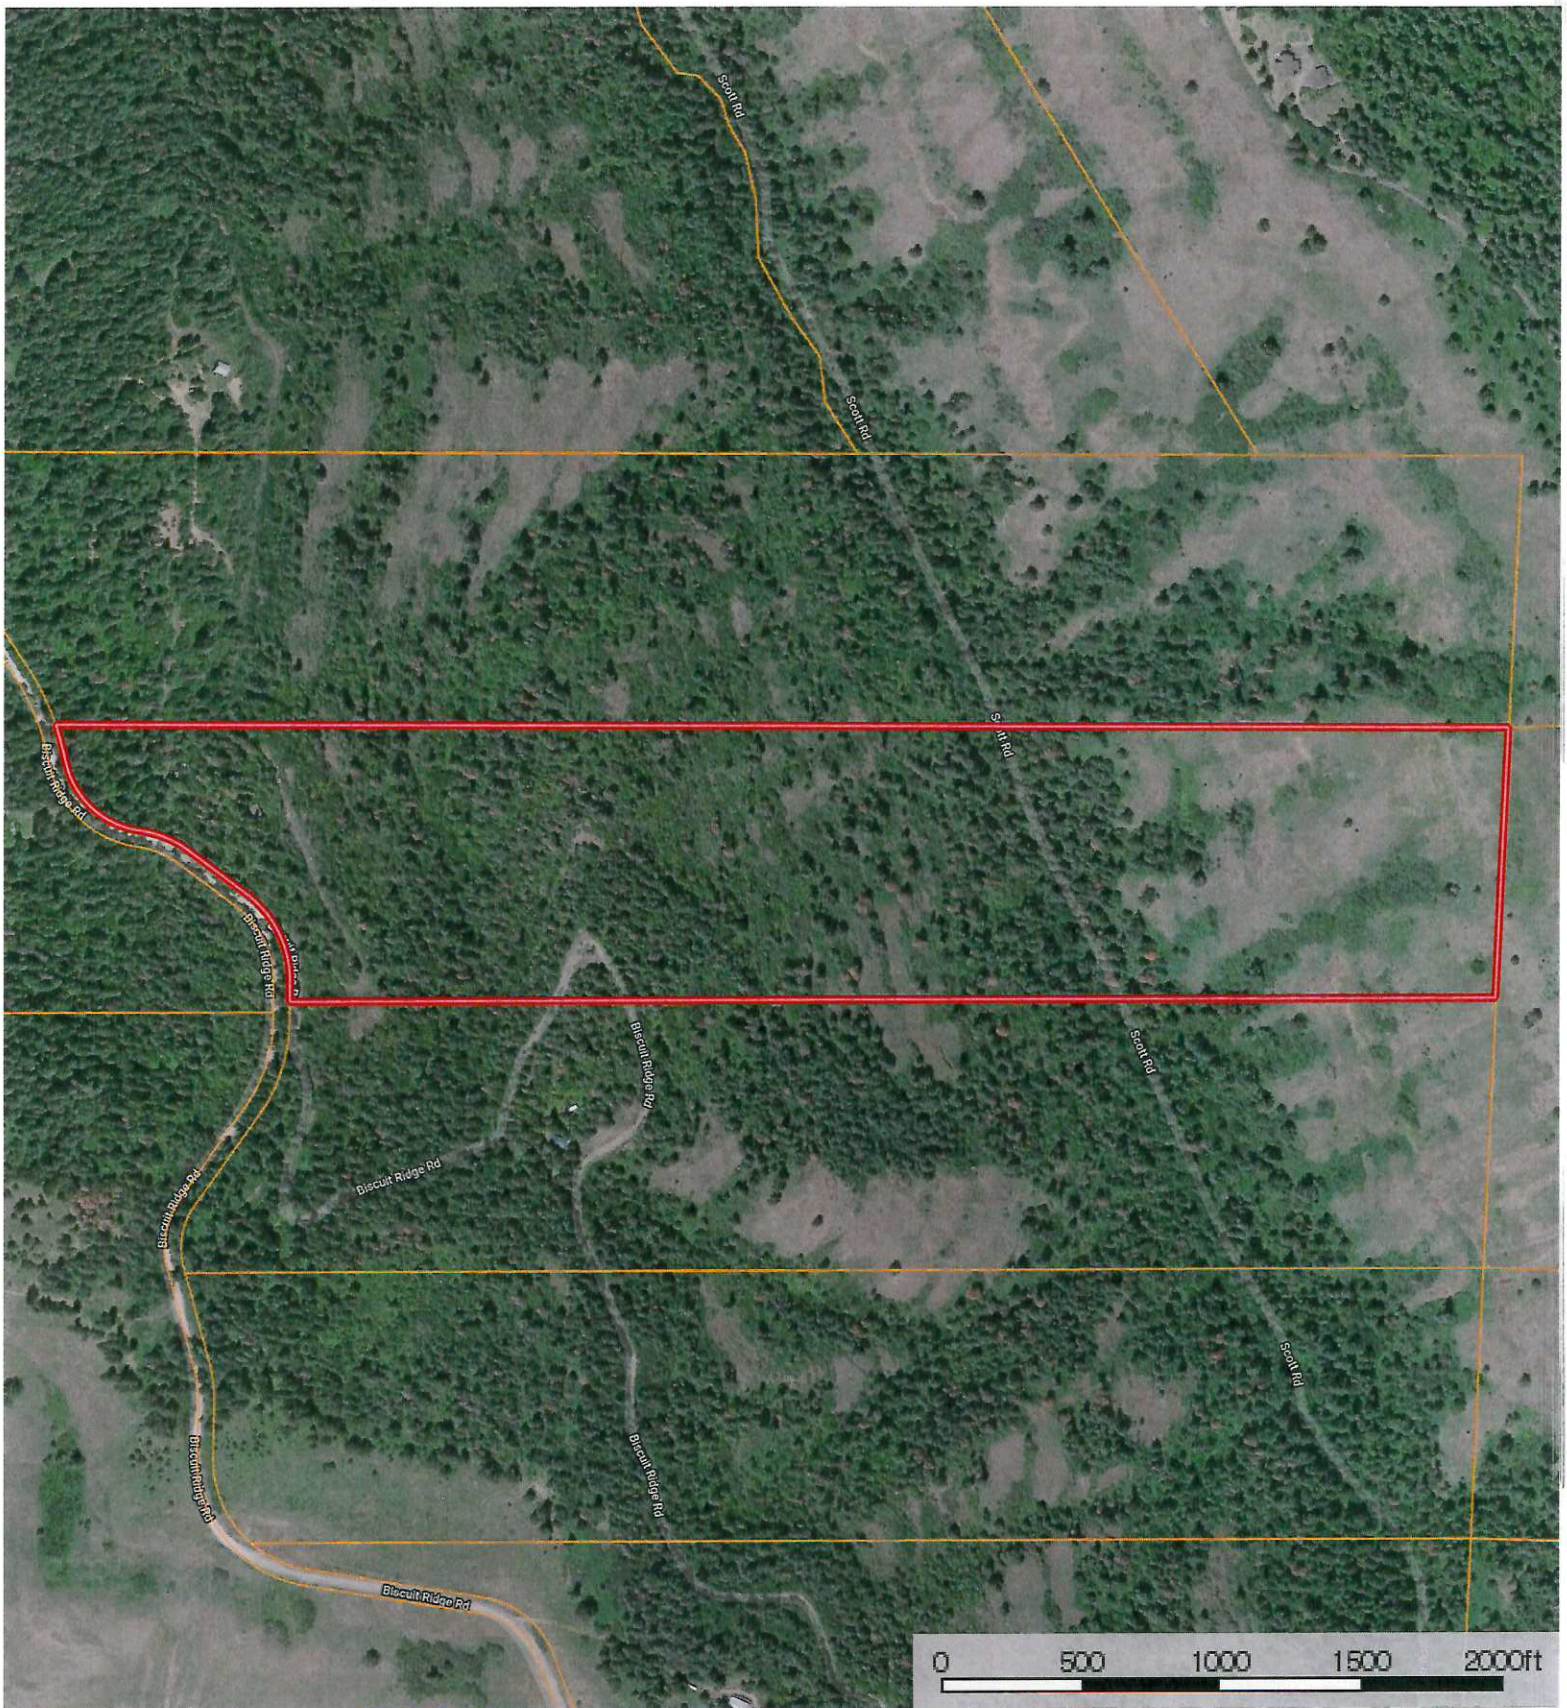

De Fries

Walla Walla County, Washington, 51.34 AC +/-

Boundary

De Fries

Walla Walla County, Washington, 51.34 AC +/-

 Boundary

Blaine Bickelhaupt

 The information contained herein was obtained from sources deemed to be reliable. MapRight Services makes no warranties or guarantees as to the completeness or accuracy thereof.