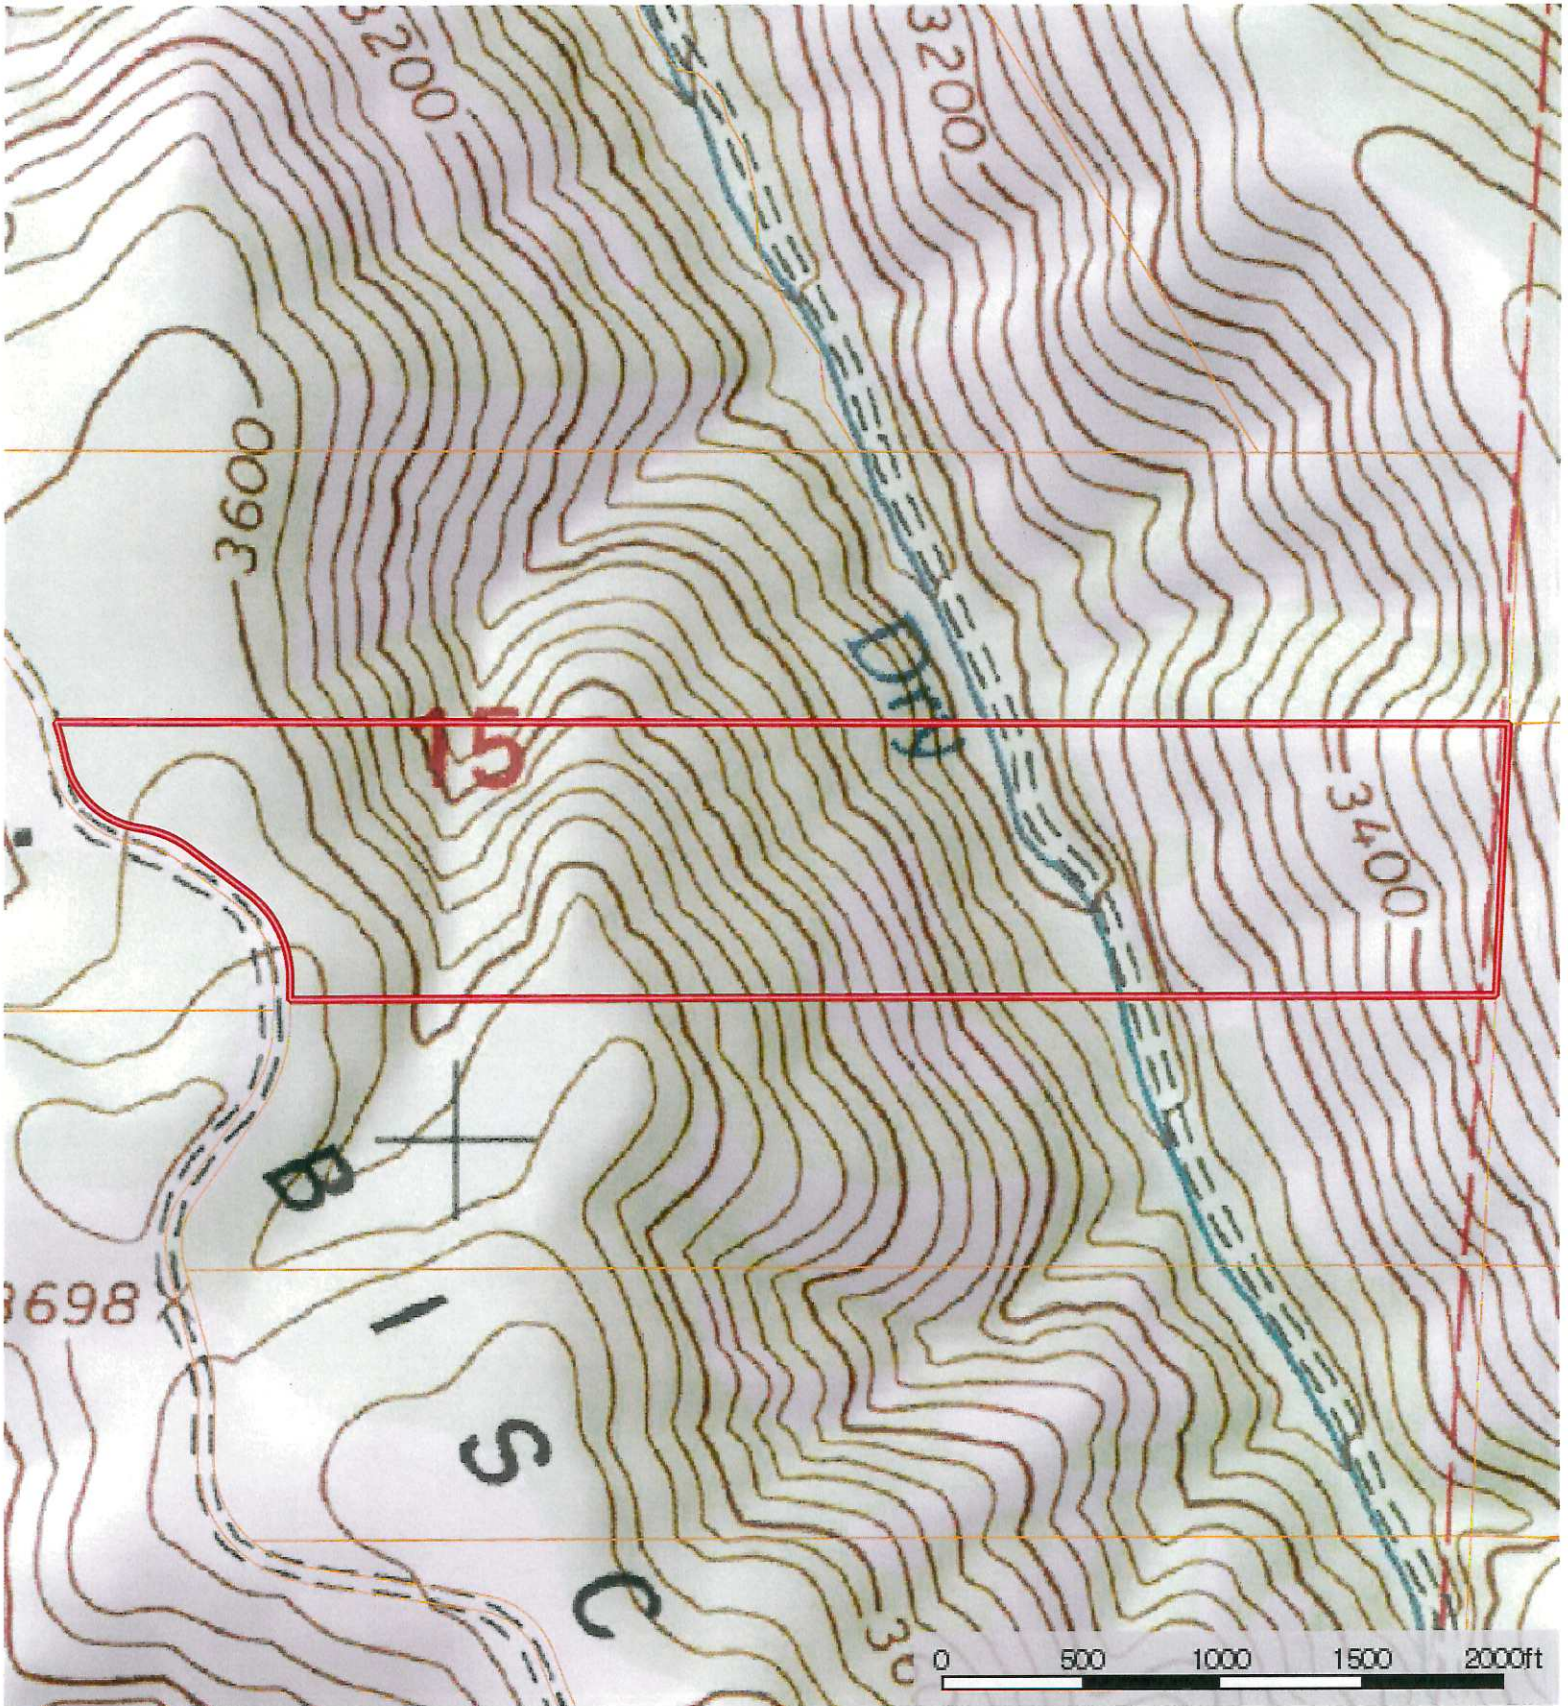

De Fries

Walla Walla County, Washington, 51.34 AC +/-

Boundary

De Fries

Walla Walla County, Washington, 51.34 AC +/-

 Boundary

Blaine Bickelhaupt

 The information contained herein was obtained from sources deemed to be reliable. MapRight Services makes no warranties or guarantees as to the completeness or accuracy thereof.